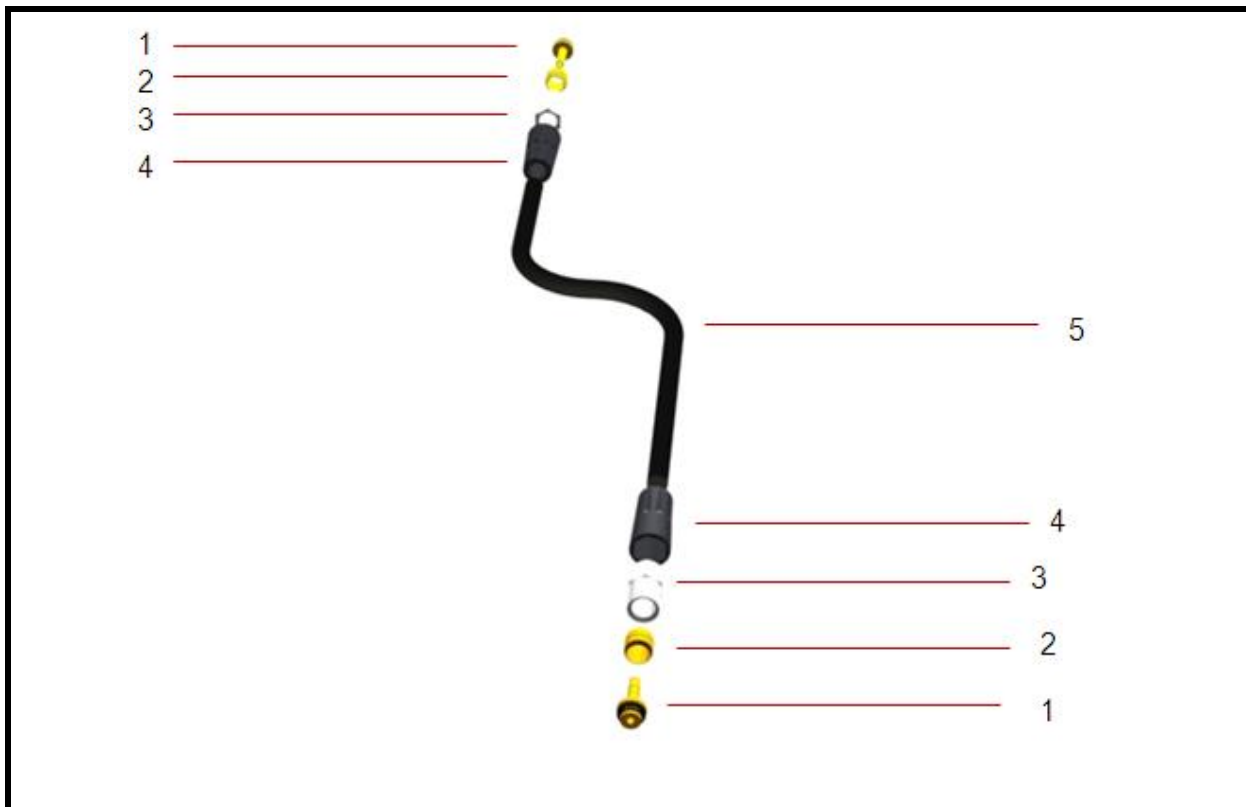

ELITE

NO	PARTS NUMBER	PARTS ITEM
1	SSSWM4073	Clamp Screw (M4*17.8mm)
2	SPBH030231	Clamp(RED)
	SPBH030233	Clamp(GOLD)
	SPBH030235	Clamp(WHITE)
	SPBH030232	Clamp(CELADON)
3	SPBH03025	Reservoir Plug
	SSWS06101	Stainless Steel Washer
	SPBH03024	Reservoir Cap
	SPBH01004	Reservoir Cap Screw
4	SSSWM5086	Bleed Screw
5	SPBH030211	Master Cylinder Body (RED)
	SPBH030213	Master Cylinder Body (GOLD)
	SPBH030215	Master Cylinder Body (WHITE)

	SPBH030212	Master Cylinder Body (CELADON)
6	SSSWM5084 SSSWM5085	Lever Pin
7	SSWS06110	Washer
8	SSSWM4072	Lever Reach Adjuster
9	SPBH09018	Master Cylinder Piston
	SSORP7000	P7 O-Ring
	SPBH09011	Cap of Master Cylinder Piston
	SSSP01002	Return Spring
10	SPBH03028	Push Rod
11	SPBH01027	Lever Shift

NO	PARTS NUMBER	PARTS ITEM
1	SSPD40143	Pad Spring
2	SSPD40141	Pad (Inner)
	SSSPD40142	Pad (Outer)
3	SPBH03005	Pad Pin
4	SSSWM4072	Pad Pin Fixed Screw

5	SPBH030141	Caliper Body (RED)
	SPBH030143	Caliper Body (GOLD)
	SPBH030145	Caliper Body (WHITE)
	SPBH030142	Caliper Body (CELADON)
6	SSSWM5086	Bleed Screw
7	SPBH03017	Caliper Piston
	SPBH03050	Square Seal
8	SSORP1900	Bore Cap Seal
9	SPBH030034	Bore Cap
	SPBH09017	Cearmic Caliper Piston

NO	PARTS NUMBER	PARTS ITEM
1	SPBH01034	Hose Insert
2	SPBH01036	Hose Insert Sleeve
3	SPBH01035	Hose Nut
4	SPBH01043	Nose Cone
5	SPHSVTA01	Braid Hose