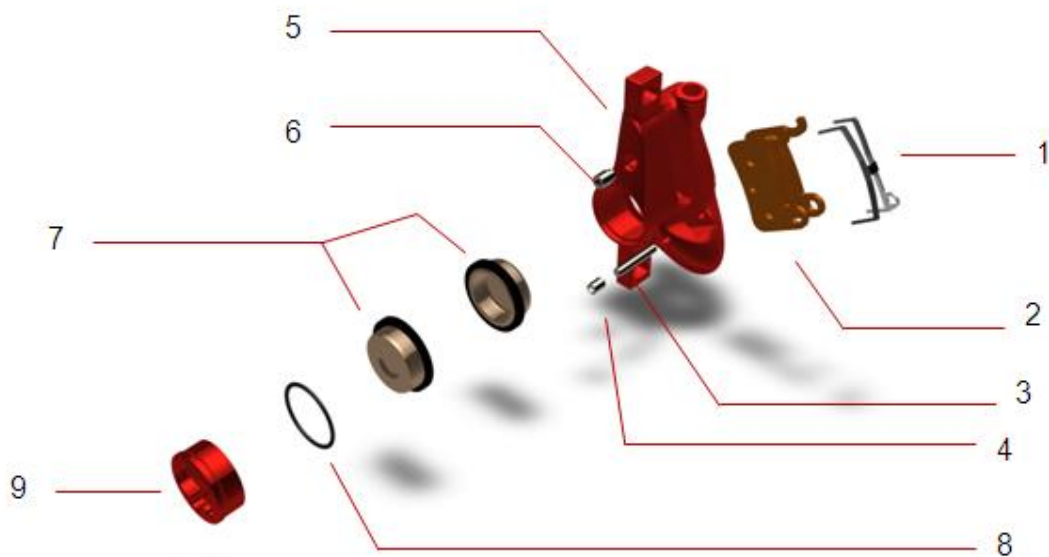

ELITE

NO	PARTS NUMBER	PARTS ITEM
1	SSSWM4073	Clamp Screw (M4*17.8mm)
2	SPBH030231	Clamp(RED)
	SPBH030233	Clamp(GOLD)
	SPBH030235	Clamp(WHITE)
	SPBH030232	Clamp(CELADON)
3	SPBH03025	Reservoir Plug
	SSWS06101	Stainless Steel Washer
	SPBH03024	Reservoir Cap
	SPBH01004	Reservoir Cap Screw
4	SSSWM5086	Bleed Screw
5	SPBH030211	Master Cylinder Body (RED)
	SPBH030213	Master Cylinder Body (GOLD)
	SPBH030215	Master Cylinder Body (WHITE)

	SPBH030212	Master Cylinder Body (CELADON)
6	SSSWM5084 SSSWM5085	Lever Pin
7	SSWS06110	Washer
8	SSSWM4072	Lever Reach Adjuster
9	SPBH09018	Master Cylinder Piston
	SSORP7000	P7 O-Ring
	SPBH09011	Cap of Master Cylinder Piston
	SSSP01002	Return Spring
10	SPBH03028	Push Rod
11	SPBH01027	Lever Shift

NO	PARTS NUMBER	PARTS ITEM
1	SSPD40143	Pad Spring
2	SSPD40141	Pad (Inner)
	SSSPD40142	Pad (Outer)
3	SPBH03005	Pad Pin
4	SSSWM4072	Pad Pin Fixed Screw

5	SPBH030141	Caliper Body (RED)
	SPBH030143	Caliper Body (GOLD)
	SPBH030145	Caliper Body (WHITE)
	SPBH030142	Caliper Body (CELADON)
6	SSSWM5086	Bleed Screw
7	SPBH03017	Caliper Piston
	SPBH03050	Square Seal
8	SSORP1900	Bore Cap Seal
9	SPBH030034	Bore Cap
	SPBH09017	Cearmic Caliper Piston

NO	PARTS NUMBER	PARTS ITEM
1	SPBH01034	Hose Insert
2	SPBH01036	Hose Insert Sleeve
3	SPBH01035	Hose Nut
4	SPBH01043	Nose Cone
5	SPHSVTA01	Braid Hose