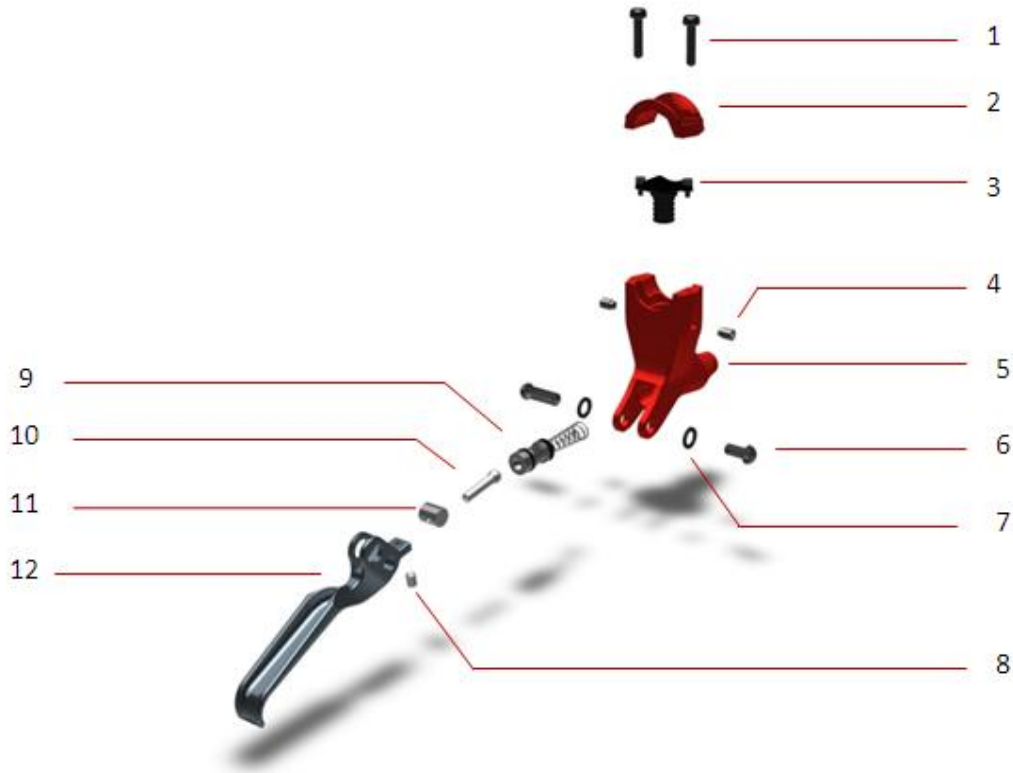

ELITE

NO	PARTS NUMBER	PARTS ITEM
1	SSSWM4073	Clamp Screw (M4*17.8mm)
2	SPBH030231	Clamp(RED)
	SPBH030233	Clamp(GOLD)
	SPBH030235	Clamp(WHITE)
	SPBH030232	Clamp(CELADON)
3	SPBH03025	Reservoir Plug
	SSWS06101	Stainless Steel Washer
	SPBH03024	Reservoir Cap
	SPBH01004	Reservoir Cap Screw
4	SSSWM5086	Bleed Screw
5	SPBH030211	Master Cylinder Body (RED)
	SPBH030213	Master Cylinder Body (GOLD)
	SPBH030215	Master Cylinder Body (WHITE)

	SPBH030212	Master Cylinder Body (CELADON)
6	SSSWM5084 SSSWM5085	Lever Pin
7	SSWS06110	Washer
8	SSSWM4072	Lever Reach Adjuster
9	SPBH09018	Master Cylinder Piston
	SSORP7000	P7 O-Ring
	SPBH09011	Cap of Master Cylinder Piston
	SSSP01002	Return Spring
10	SPBH03028	Push Rod
11	SPBH01027	Lever Shift

NO	PARTS NUMBER	PARTS ITEM
1	SSPD40143	Pad Spring
2	SSPD40141	Pad (Inner)
	SSSPD40142	Pad (Outer)
3	SPBH03005	Pad Pin
4	SSSWM4072	Pad Pin Fixed Screw

5	SPBH030141	Caliper Body (RED)
	SPBH030143	Caliper Body (GOLD)
	SPBH030145	Caliper Body (WHITE)
	SPBH030142	Caliper Body (CELADON)
6	SSSWM5086	Bleed Screw
7	SPBH03017	Caliper Piston
	SPBH03050	Square Seal
8	SSORP1900	Bore Cap Seal
9	SPBH030034	Bore Cap
	SPBH09017	Cearmic Caliper Piston

NO	PARTS NUMBER	PARTS ITEM
1	SPBH01034	Hose Insert
2	SPBH01036	Hose Insert Sleeve
3	SPBH01035	Hose Nut
4	SPBH01043	Nose Cone
5	SPHSVTA01	Braid Hose