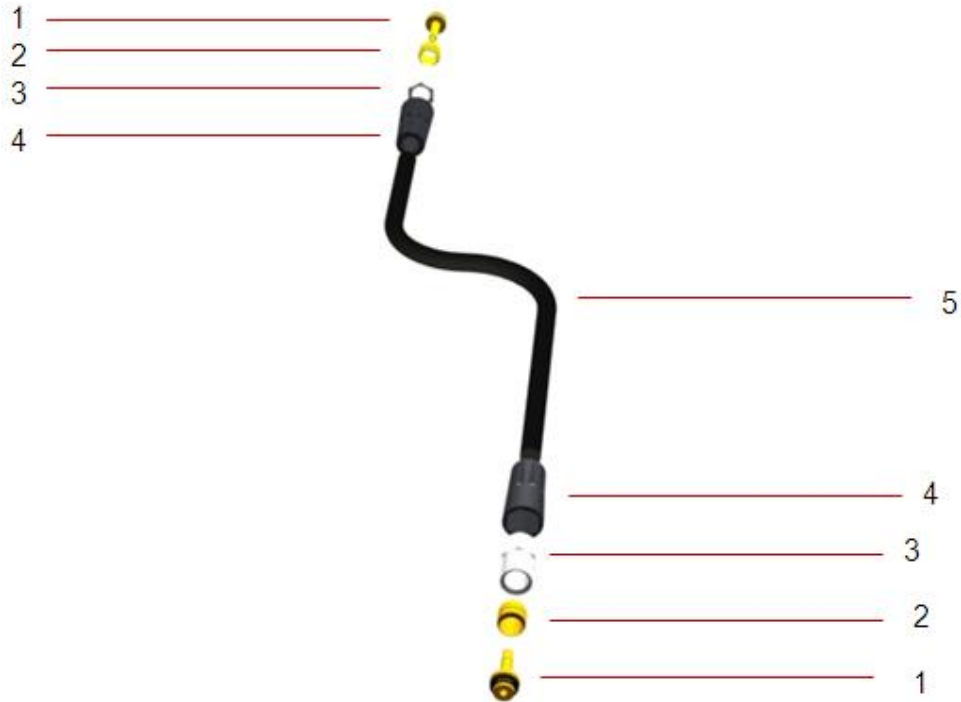

# USAGI

NO	PARTS NUMBER	PARTS ITEM
1	SSWSWM4078	Lever Reach Adjuster
2	SSER15001	E-Retaining Ring
3	SPBH09020	Lever
4	SPBH01027	Lever Shift
5	SPBH01028	Push Rod
6	SPBH09018	Piston of Master Cylinder
	SSORP7000	P7 O-Ring
	SPBH09011	Cap of Master Cylinder Piston
	SSSP01003	Return Spring
7	SSSWM5084 SSSWM5085	Lever Pin
8	SSWS06110	Washer
9	SPBH01004	Reservoir Cap Screw

NO	PARTS NUMBER	PARTS ITEM
1	SPBH090155	Caliper Body(Inner WHITE)
	SPBH090154	Caliper Body(Inner BLACK)
2	SSSWM6106	Screw(M6*18.4)
3	SSPD40141	Pad(Inner)
4	SSPD40143	Pad Spring

5	SSPD40142	Pad(Outer)
---	-----------	------------

6	SPBH03050	Square Seal
	SPBH03017	Caliper Piston
7	SPBH01013	Caliper Seal
8	SPBH090145	Caliper Body (Outer WHITE)
	SPBH090144	Caliper Body (Outer BLACK)
9	SSSWM5086	Bleeding Screw
10	SSSWM4072	Pad Pin Fixed Screw
11	SPBH03005	Pad Pin
	SPBH09017	Cearmic Caliper Piston

NO	PARTS NUMBER	PARTS ITEM
1	SPBH01034	Hose Insert
2	SPBH01036	Hose Insert Sleeve
3	SPBH01038	Hose Nut
4	SPBH01043	Nose Cone
5	SPHSVTB01	PVC Hose(Black)