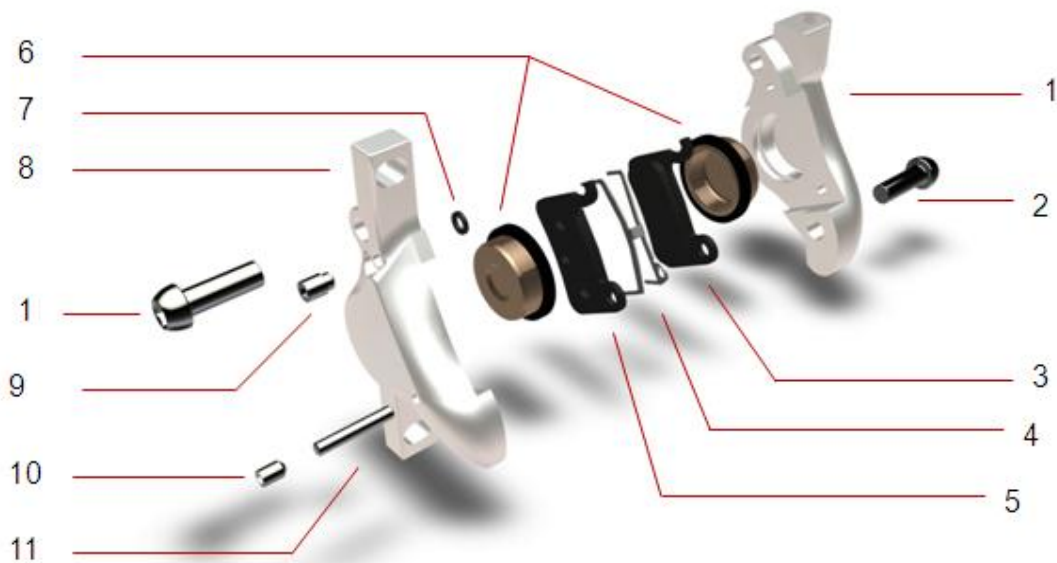

# USAGI

NO	PARTS NUMBER	PARTS ITEM
1	SSWSWM4078	Lever Reach Adjuster
2	SSER15001	E-Retaining Ring
3	SPBH09020	Lever
4	SPBH01027	Lever Shift
5	SPBH01028	Push Rod
6	SPBH09018	Piston of Master Cylinder
	SSORP7000	P7 O-Ring
	SPBH09011	Cap of Master Cylinder Piston
	SSSP01003	Return Spring
7	SSSWM5084 SSSWM5085	Lever Pin
8	SSWS06110	Washer
9	SPBH01004	Reservoir Cap Screw

10	SPBH01025	Reservoir Plug
	SPBH010241	Reservoir Cap
11	SSSWM6105	Clamp Screw(M4*17.8mm)
12	SSWS04060	Stainless Steel Washer
13	SSSWM5086	Bleeding Screw
14	SPBH090235	Left Master Cylinder Body(BLACK)
	SPBH090235	Left Master Cylinder Body(BLACK)
15	SPBH090245	Right Master Cylinder Body(WHITE)
	SPBH090244	Right Master Cylinder Body(WHITE)

NO	PARTS NUMBER	PARTS ITEM
1	SPBH090155	Caliper Body(Inner WHITE)
	SPBH090154	Caliper Body(Inner BLACK)
2	SSSWM6106	Screw(M6*18.4)
3	SSPD40141	Pad(Inner)
4	SSPD40143	Pad Spring

5	SSPD40142	Pad(Outer)
---	-----------	------------

NO	PARTS NUMBER	PARTS ITEM
1	SPBH01034	Hose Insert
2	SPBH01036	Hose Insert Sleeve
3	SPBH01038	Hose Nut
4	SPBH01043	Nose Cone
5	SPHSVTB01	PVC Hose(Black)