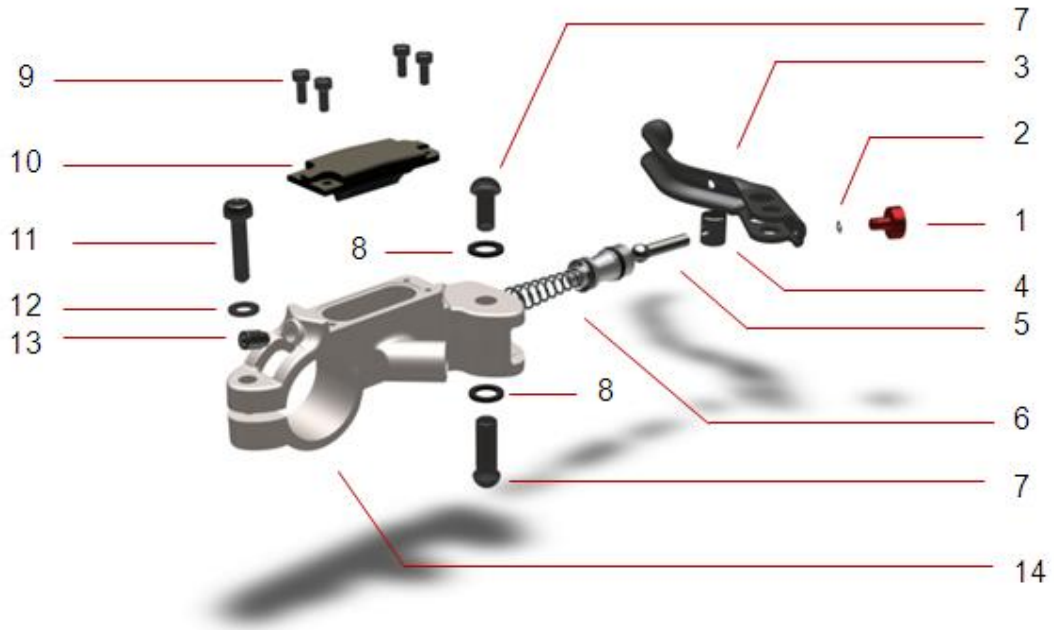

# USAGI

NO	PARTS NUMBER	PARTS ITEM
1	SSWSWM4078	Lever Reach Adjuster
2	SSER15001	E-Retaining Ring
3	SPBH09020	Lever
4	SPBH01027	Lever Shift
5	SPBH01028	Push Rod
6	SPBH09018	Piston of Master Cylinder
	SSORP7000	P7 O-Ring
	SPBH09011	Cap of Master Cylinder Piston
	SSSP01003	Return Spring
7	SSSWM5084 SSSWM5085	Lever Pin
8	SSWS06110	Washer
9	SPBH01004	Reservoir Cap Screw

10	SPBH01025	Reservoir Plug
	SPBH010241	Reservoir Cap
11	SSSWM6105	Clamp Screw(M4*17.8mm)
12	SSWS04060	Stainless Steel Washer
13	SSSWM5086	Bleeding Screw
14	SPBH090235	Left Master Cylinder Body(BLACK)
	SPBH090235	Left Master Cylinder Body(BLACK)
15	SPBH090245	Right Master Cylinder Body(WHITE)
	SPBH090244	Right Master Cylinder Body(WHITE)

NO	PARTS NUMBER	PARTS ITEM
1	SPBH090155	Caliper Body(Inner WHITE)
	SPBH090154	Caliper Body(Inner BLACK)
2	SSSWM6106	Screw(M6*18.4)
3	SSPD40141	Pad(Inner)
4	SSPD40143	Pad Spring

5	SSPD40142	Pad(Outer)
---	-----------	------------

NO	PARTS NUMBER	PARTS ITEM
1	SPBH01034	Hose Insert
2	SPBH01036	Hose Insert Sleeve
3	SPBH01038	Hose Nut
4	SPBH01043	Nose Cone
5	SPHSVTB01	PVC Hose(Black)